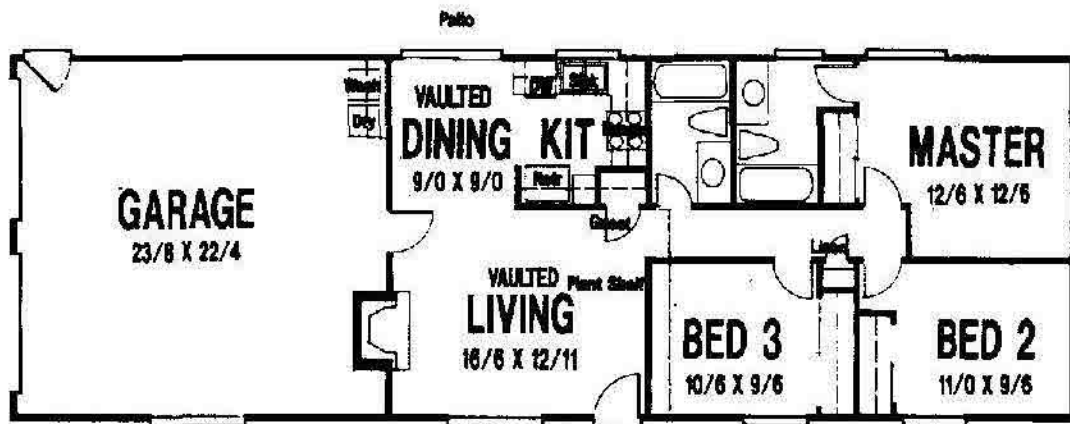

FLOOR PLAN

30 X 62

PLAN NO. 1008B
 1008 SQ. FT. FLOOR PLAN
 482 SQ. FT. 2 VEHICLE GARAGE

SCOTT BENTHIN ASSOCIATES

1-800-698-9144

ScottBenthinAssociates@comcast.net

<http://www.scottbenthinassociates.com>

Copyright – All Rights Reserved

FLOOR PLAN

30 X 66

PLAN NO. 1008B1

1008 SQ. FT. FLOOR PLAN
 482 SQ. FT. 2 VEHICLE GARAGE

FLOOR PLAN
 30 X 66

SCOTT BENTHIN ASSOCIATES

1-800-698-9144

ScottBenthinAssociates@comcast.net

<http://www.scottbenthinassociates.com>

Copyright – All Rights Reserved

PLAN NO. 1012
1012 SQ. FT. FLOOR PLAN
552 SQ. FT. 2 VEHICLE GARAGE

FLOOR PLAN
68 X 23

SCOTT BENTHIN ASSOCIATES
1-800-698-9144
ScottBenthinAssociates@comcast.net
<http://www.scottbenthinassociates.com>
Copyright – All Rights Reserved